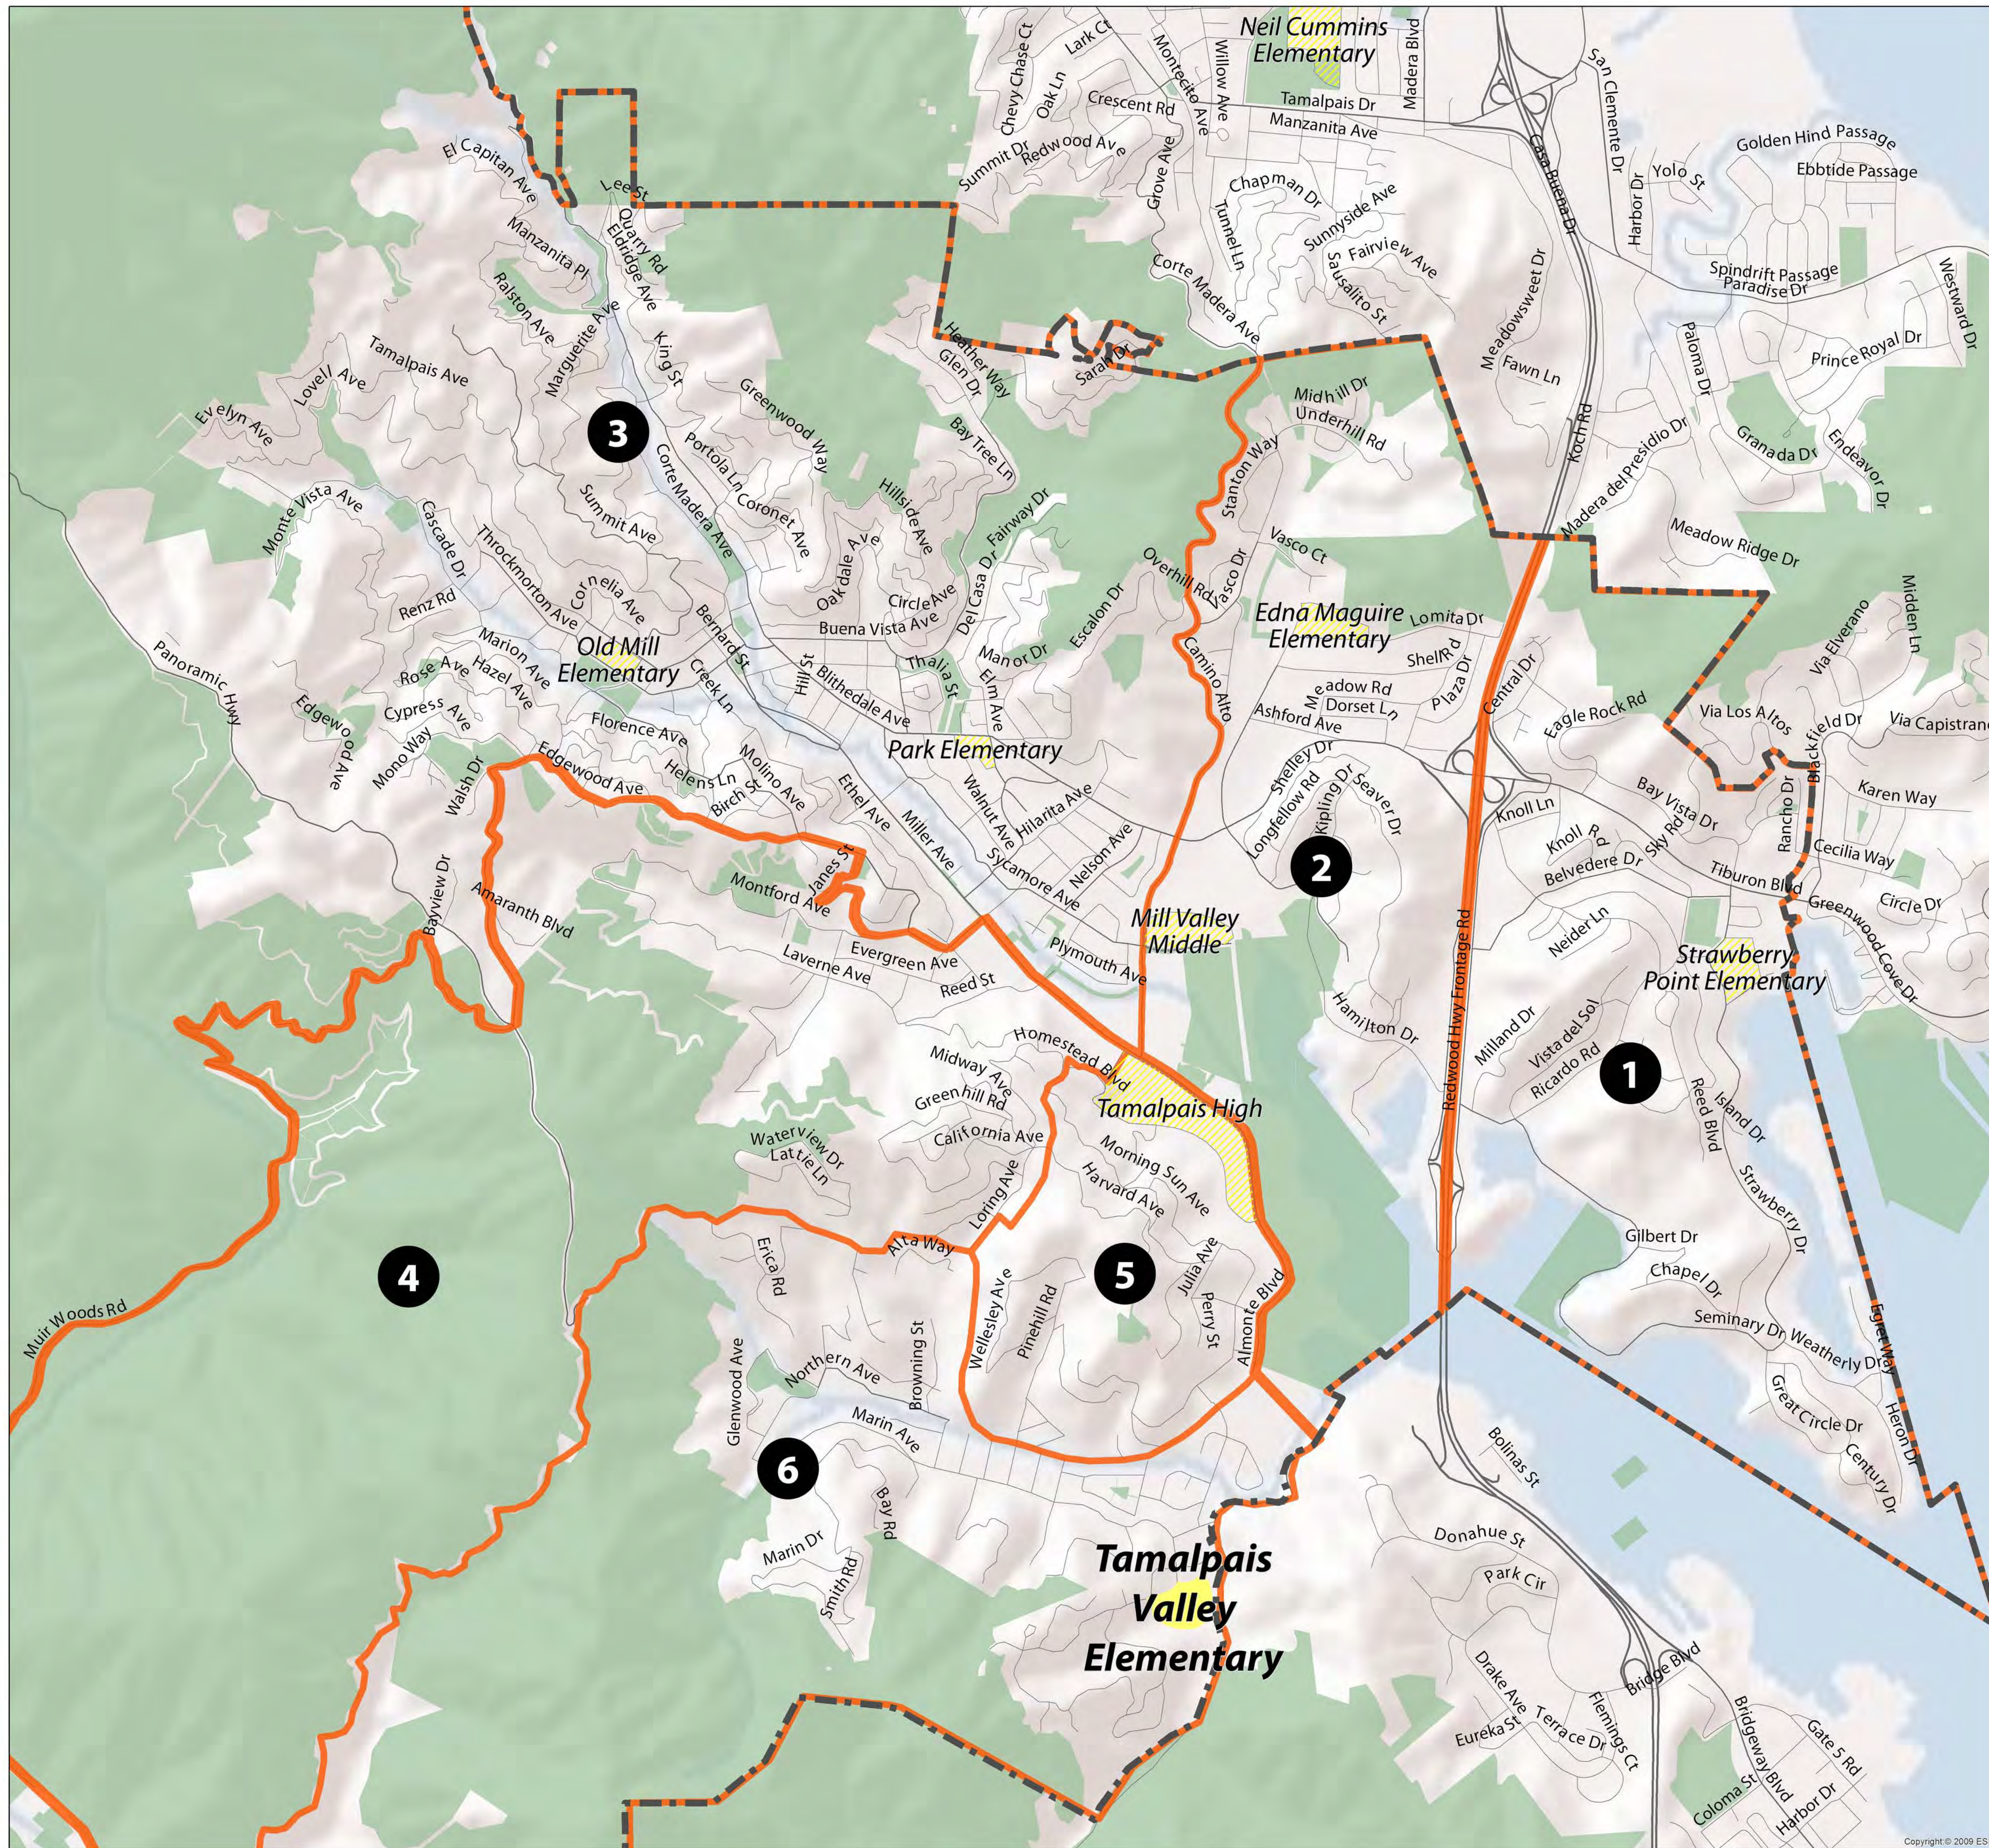

# SchoolPool Neighborhood Map

## Tamalpais Valley Elementary School

### Neighborhoods

1. Strawberry
2. Scott Valley/Bayfront/  
Enchanted Knolls/Shelter Ridge
3. Sycamore/Downtown/  
Warner Canyon/Kite Hill/  
Blithedale Canyon/Cascade Canyon
4. Homestead Valley
5. Almonte/Hawk Hill
6. Tamalpais Valley

-  School Enrollment Boundary
-  Parks and Open Space

0 0.25 0.5  
Miles

12/18/2012