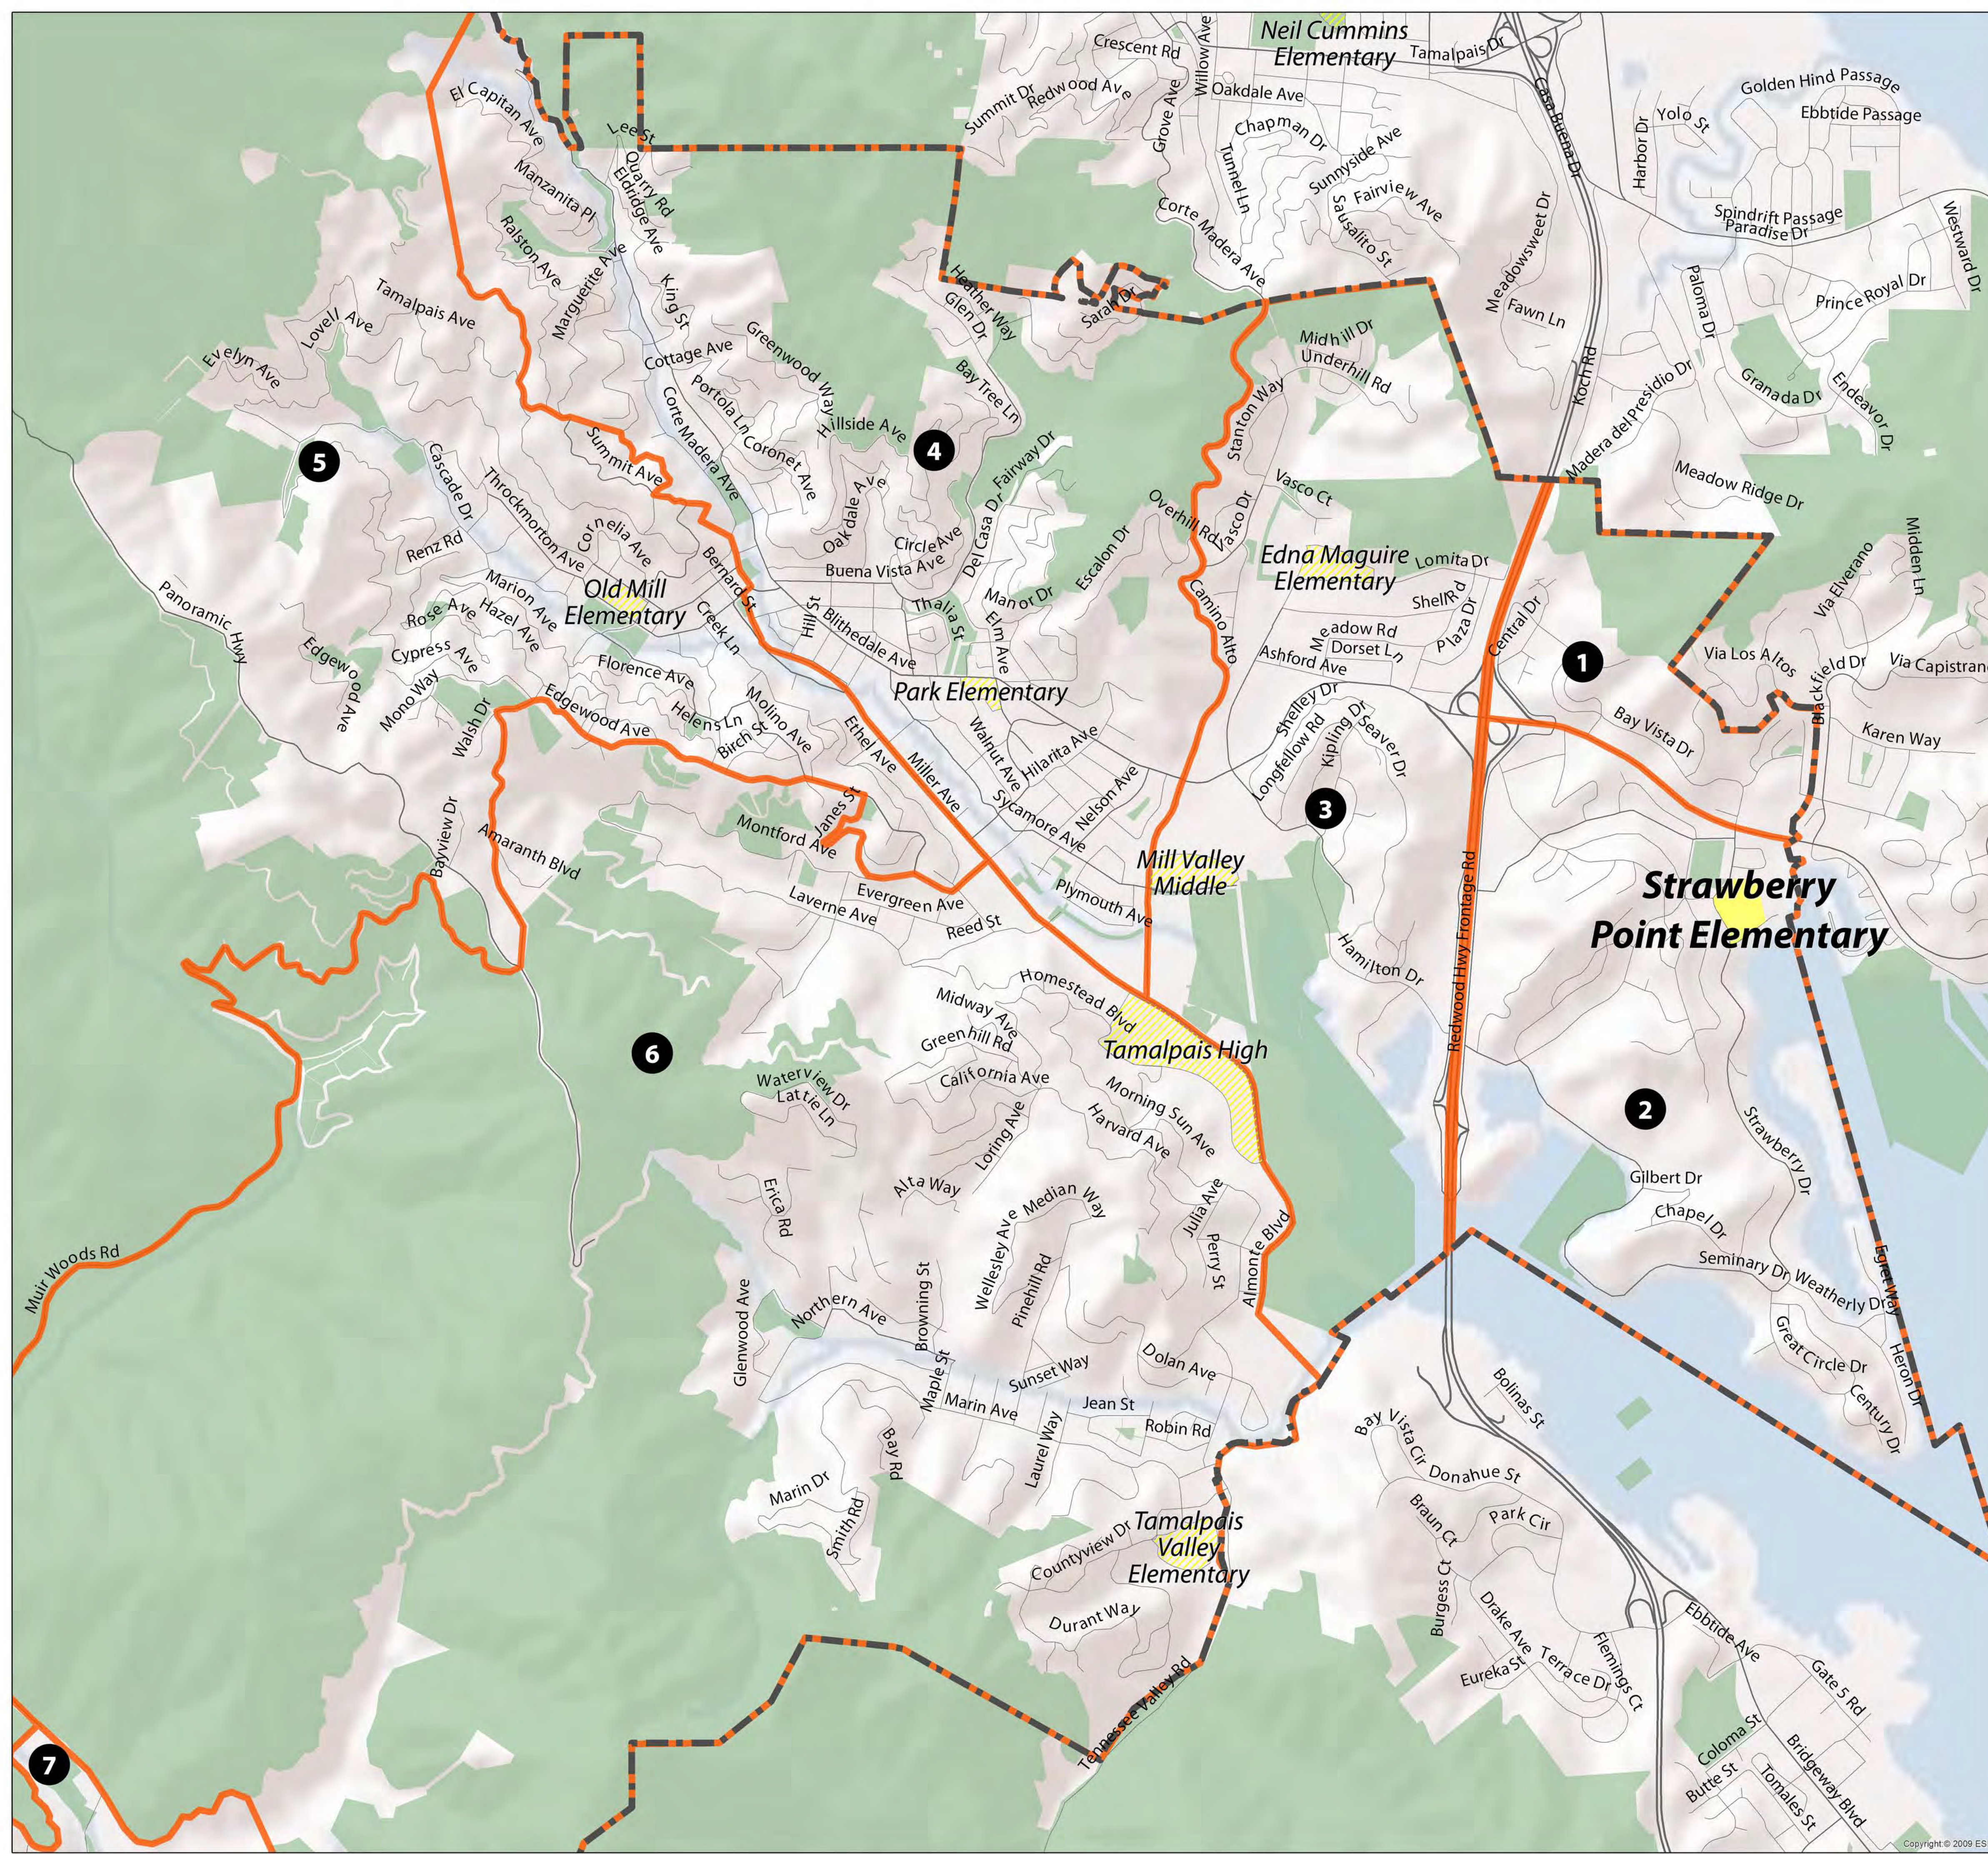

SchoolPool Neighborhood Map

Strawberry Point Elementary School

Neighborhoods

1. Eagle Rock
2. Strawberry
3. Scott Valley/Bayfront/Enchanted Knolls/Shelter Ridge
4. Sycamore/Warner Canyon/Kite Hill/Blithedale Canyon
5. Cascade Canyon
6. Homestead-Tamalpais Valley
7. Muir Beach

-  School Enrollment Boundary
-  Parks and Open Space

0 0.25 0.5
Miles

12/18/2012

Copyright © 2009 ESRI