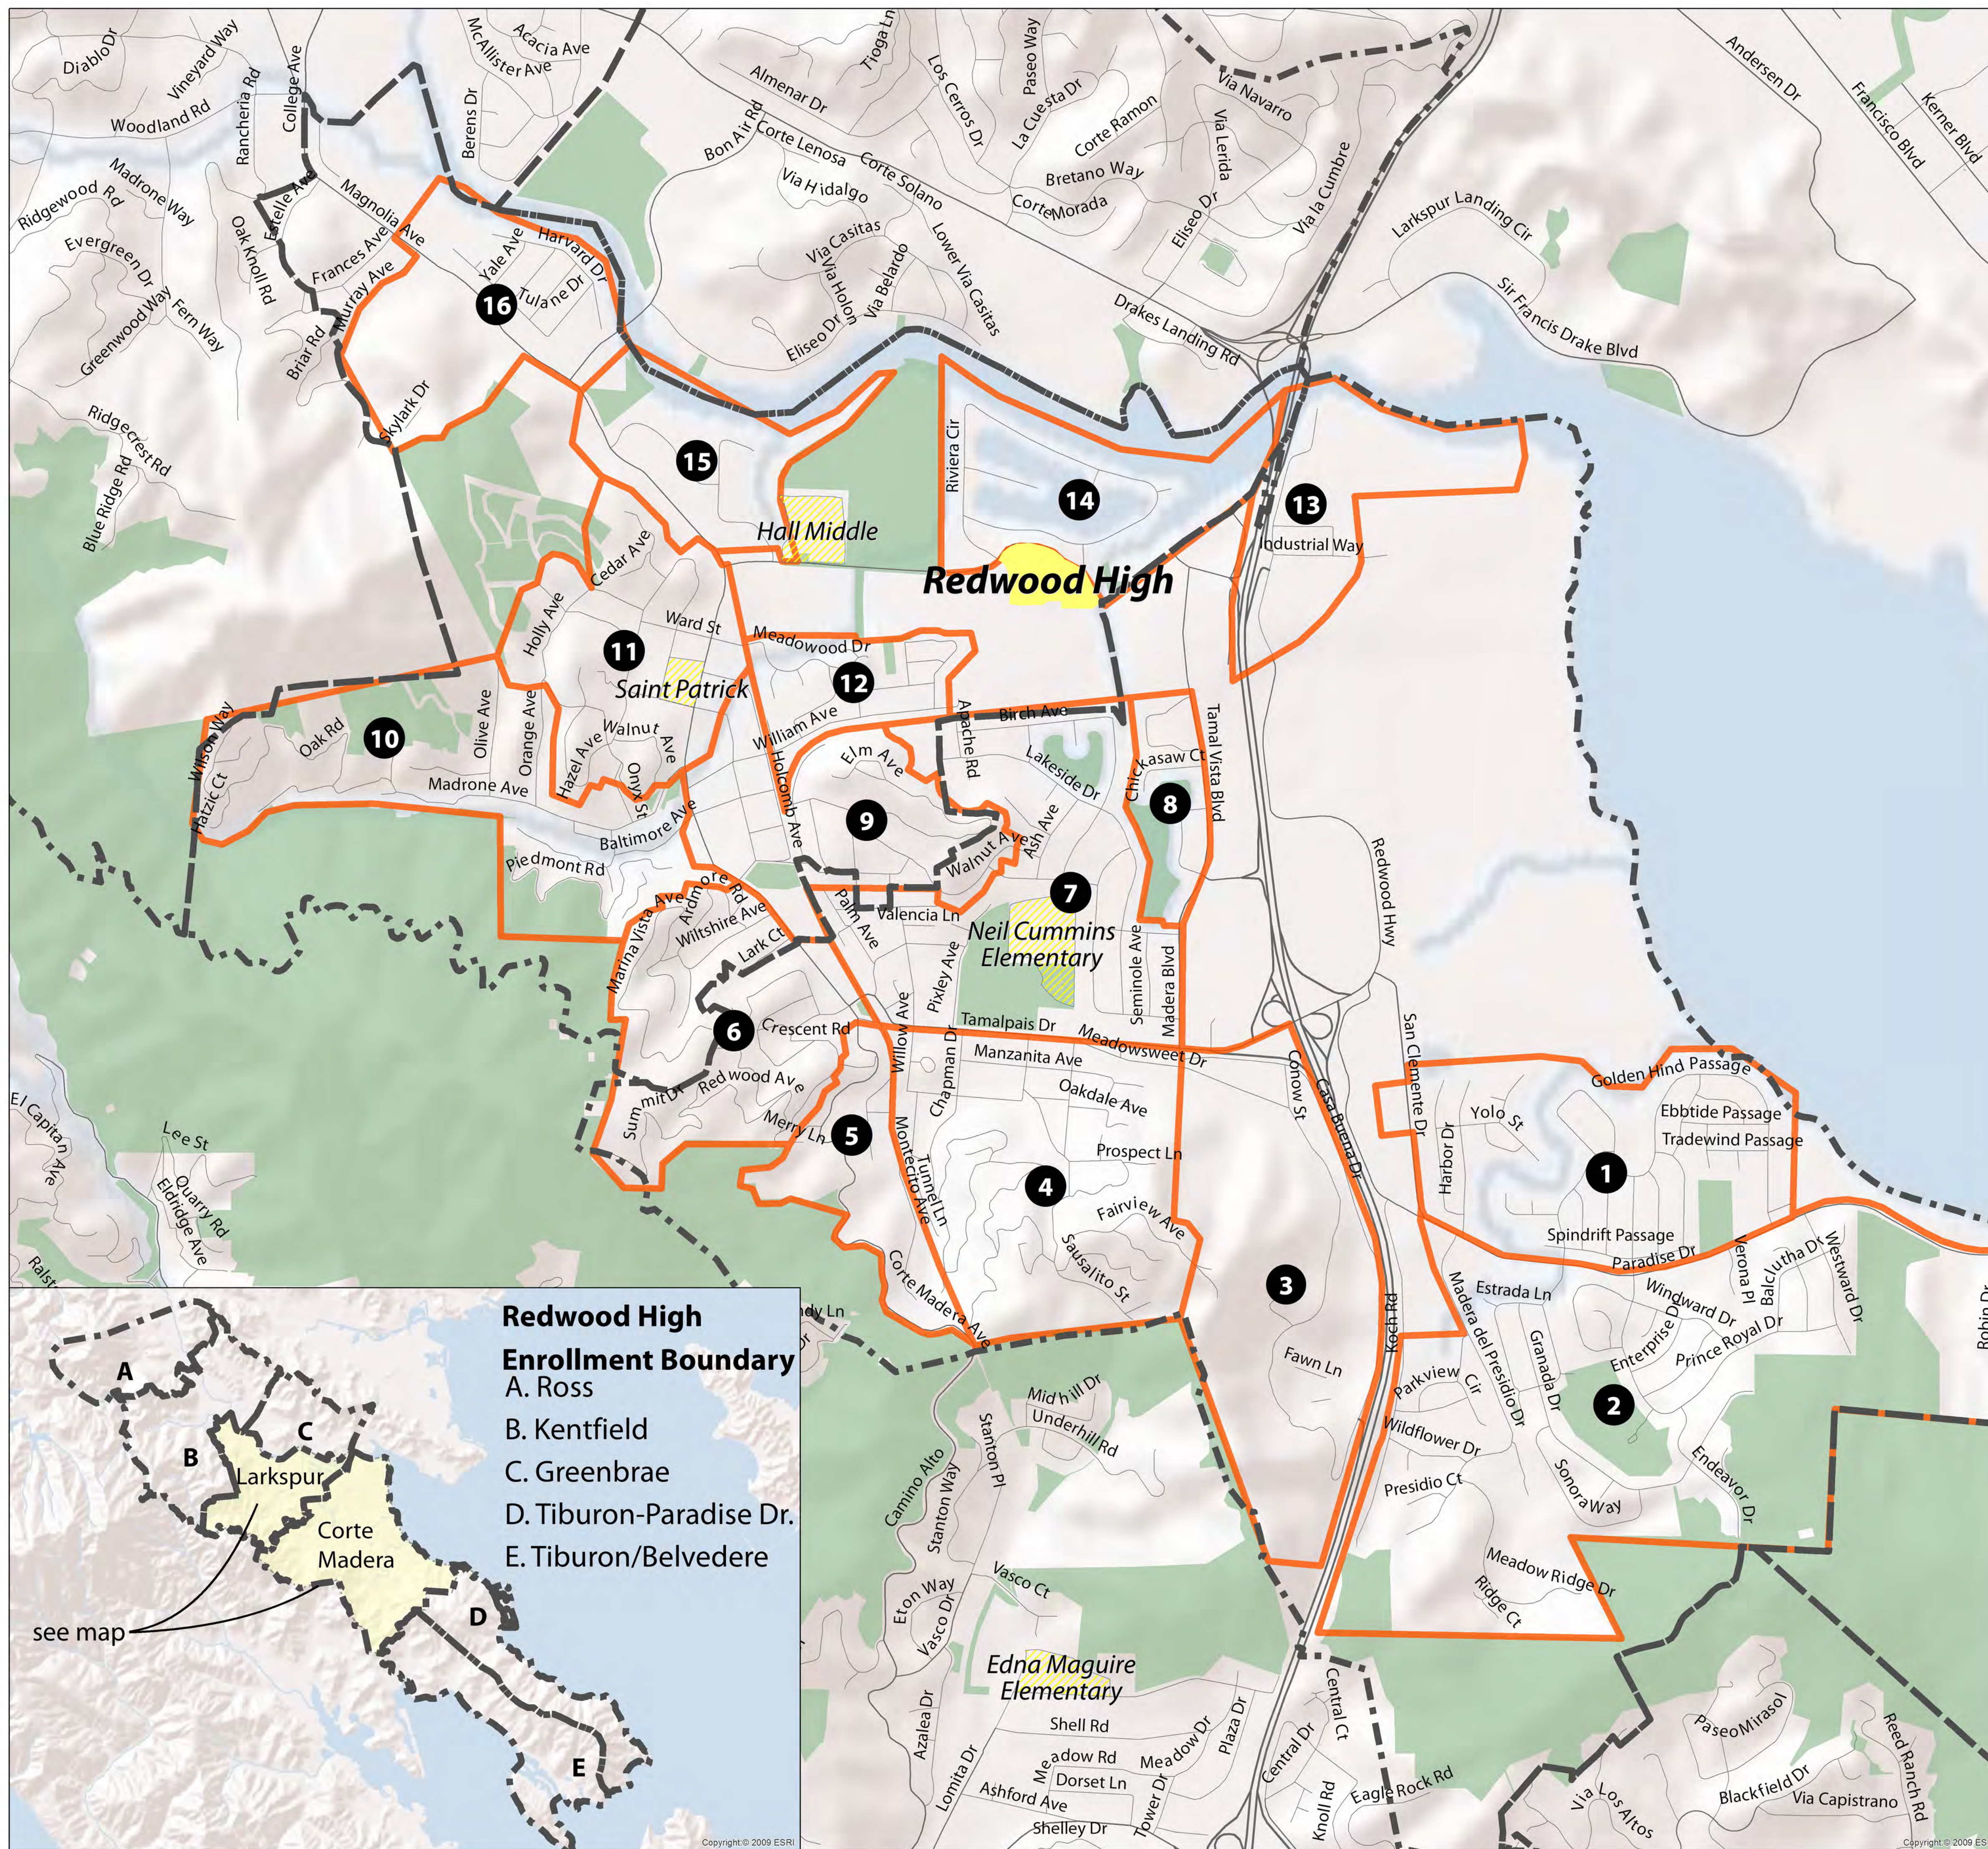

SchoolPool Neighborhood Map

Redwood High School

Neighborhoods

1. Mariner Cover East & West/Marina Village/
San Clemente
2. Granada/Madera del Presidio
3. Meadowsweet
4. Chapman Park/Chapman Hill
5. Corte Madera Ave/Montecito
6. Christmas Tree Hill/Chevy Chase
7. Pixley Tract/Madera Garden North & South
8. Madera Garden/Tamal Vista
9. Palm Hill/Baltimore Park
10. Baltimore Canyon/Madrone Canyon
11. Old Downtown Larkspur
12. Heather Garden/Meadowood
13. Greenbrae East
14. Lucky Drive/Larkspur Marina
15. Larkspur Boardwalk/Creekside/
North Magnolia/Larkspur Plaza
16. Skylark/Hillview

 School Enrollment Boundary

 Parks and Open Space

0 0.25 0.5
Miles

12/14/2012

Redwood High Enrollment Boundary

- A. Ross
- B. Kentfield
- C. Greenbrae
- D. Tiburon-Paradise Dr.
- E. Tiburon/Belvedere

see map