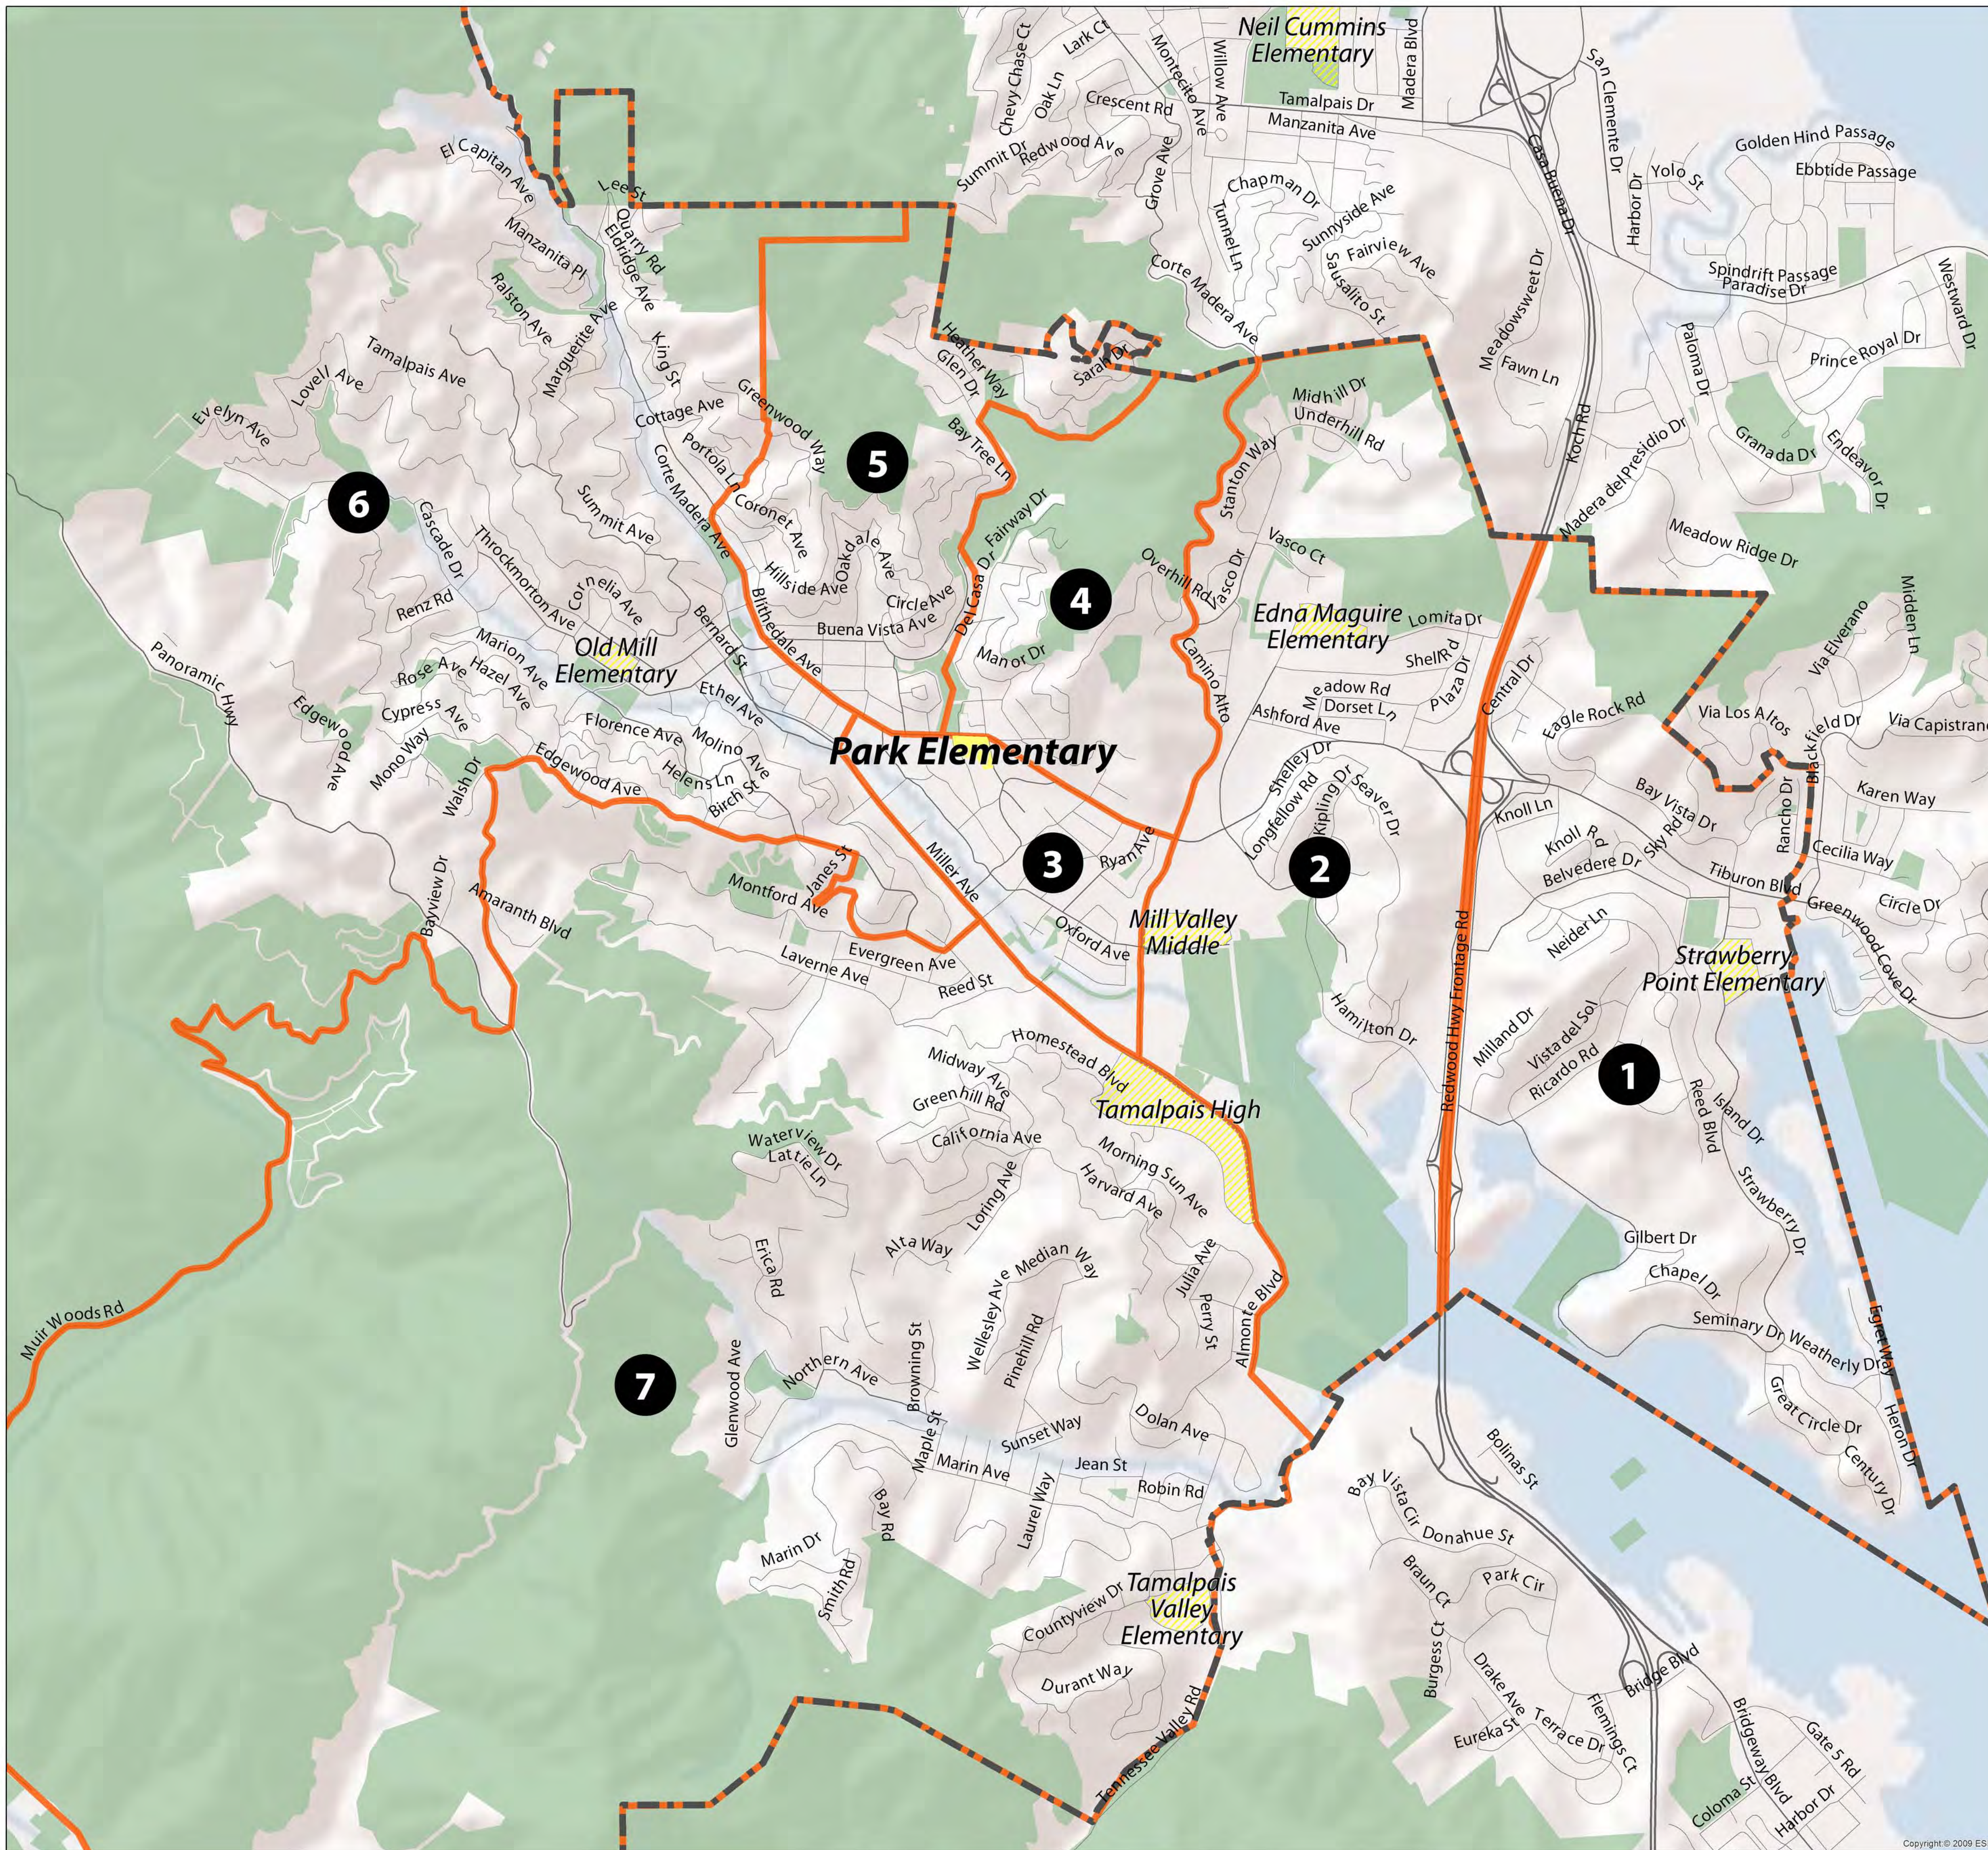

# SchoolPool Neighborhood Map

## Park Elementary School

### Neighborhoods

1. Strawberry
2. Scott Valley/Bayfront/  
Enchanted Knolls/Shelter Ridge
3. Sycamore
4. Kite Hill/Golf Course
5. Warner Canyon
6. Blithedale-Cascade Canyon
7. Homestead-Tamalpais Valley

 School Enrollment Boundary

 Parks and Open Space

0 0.25 0.5  
Miles

12/18/2012