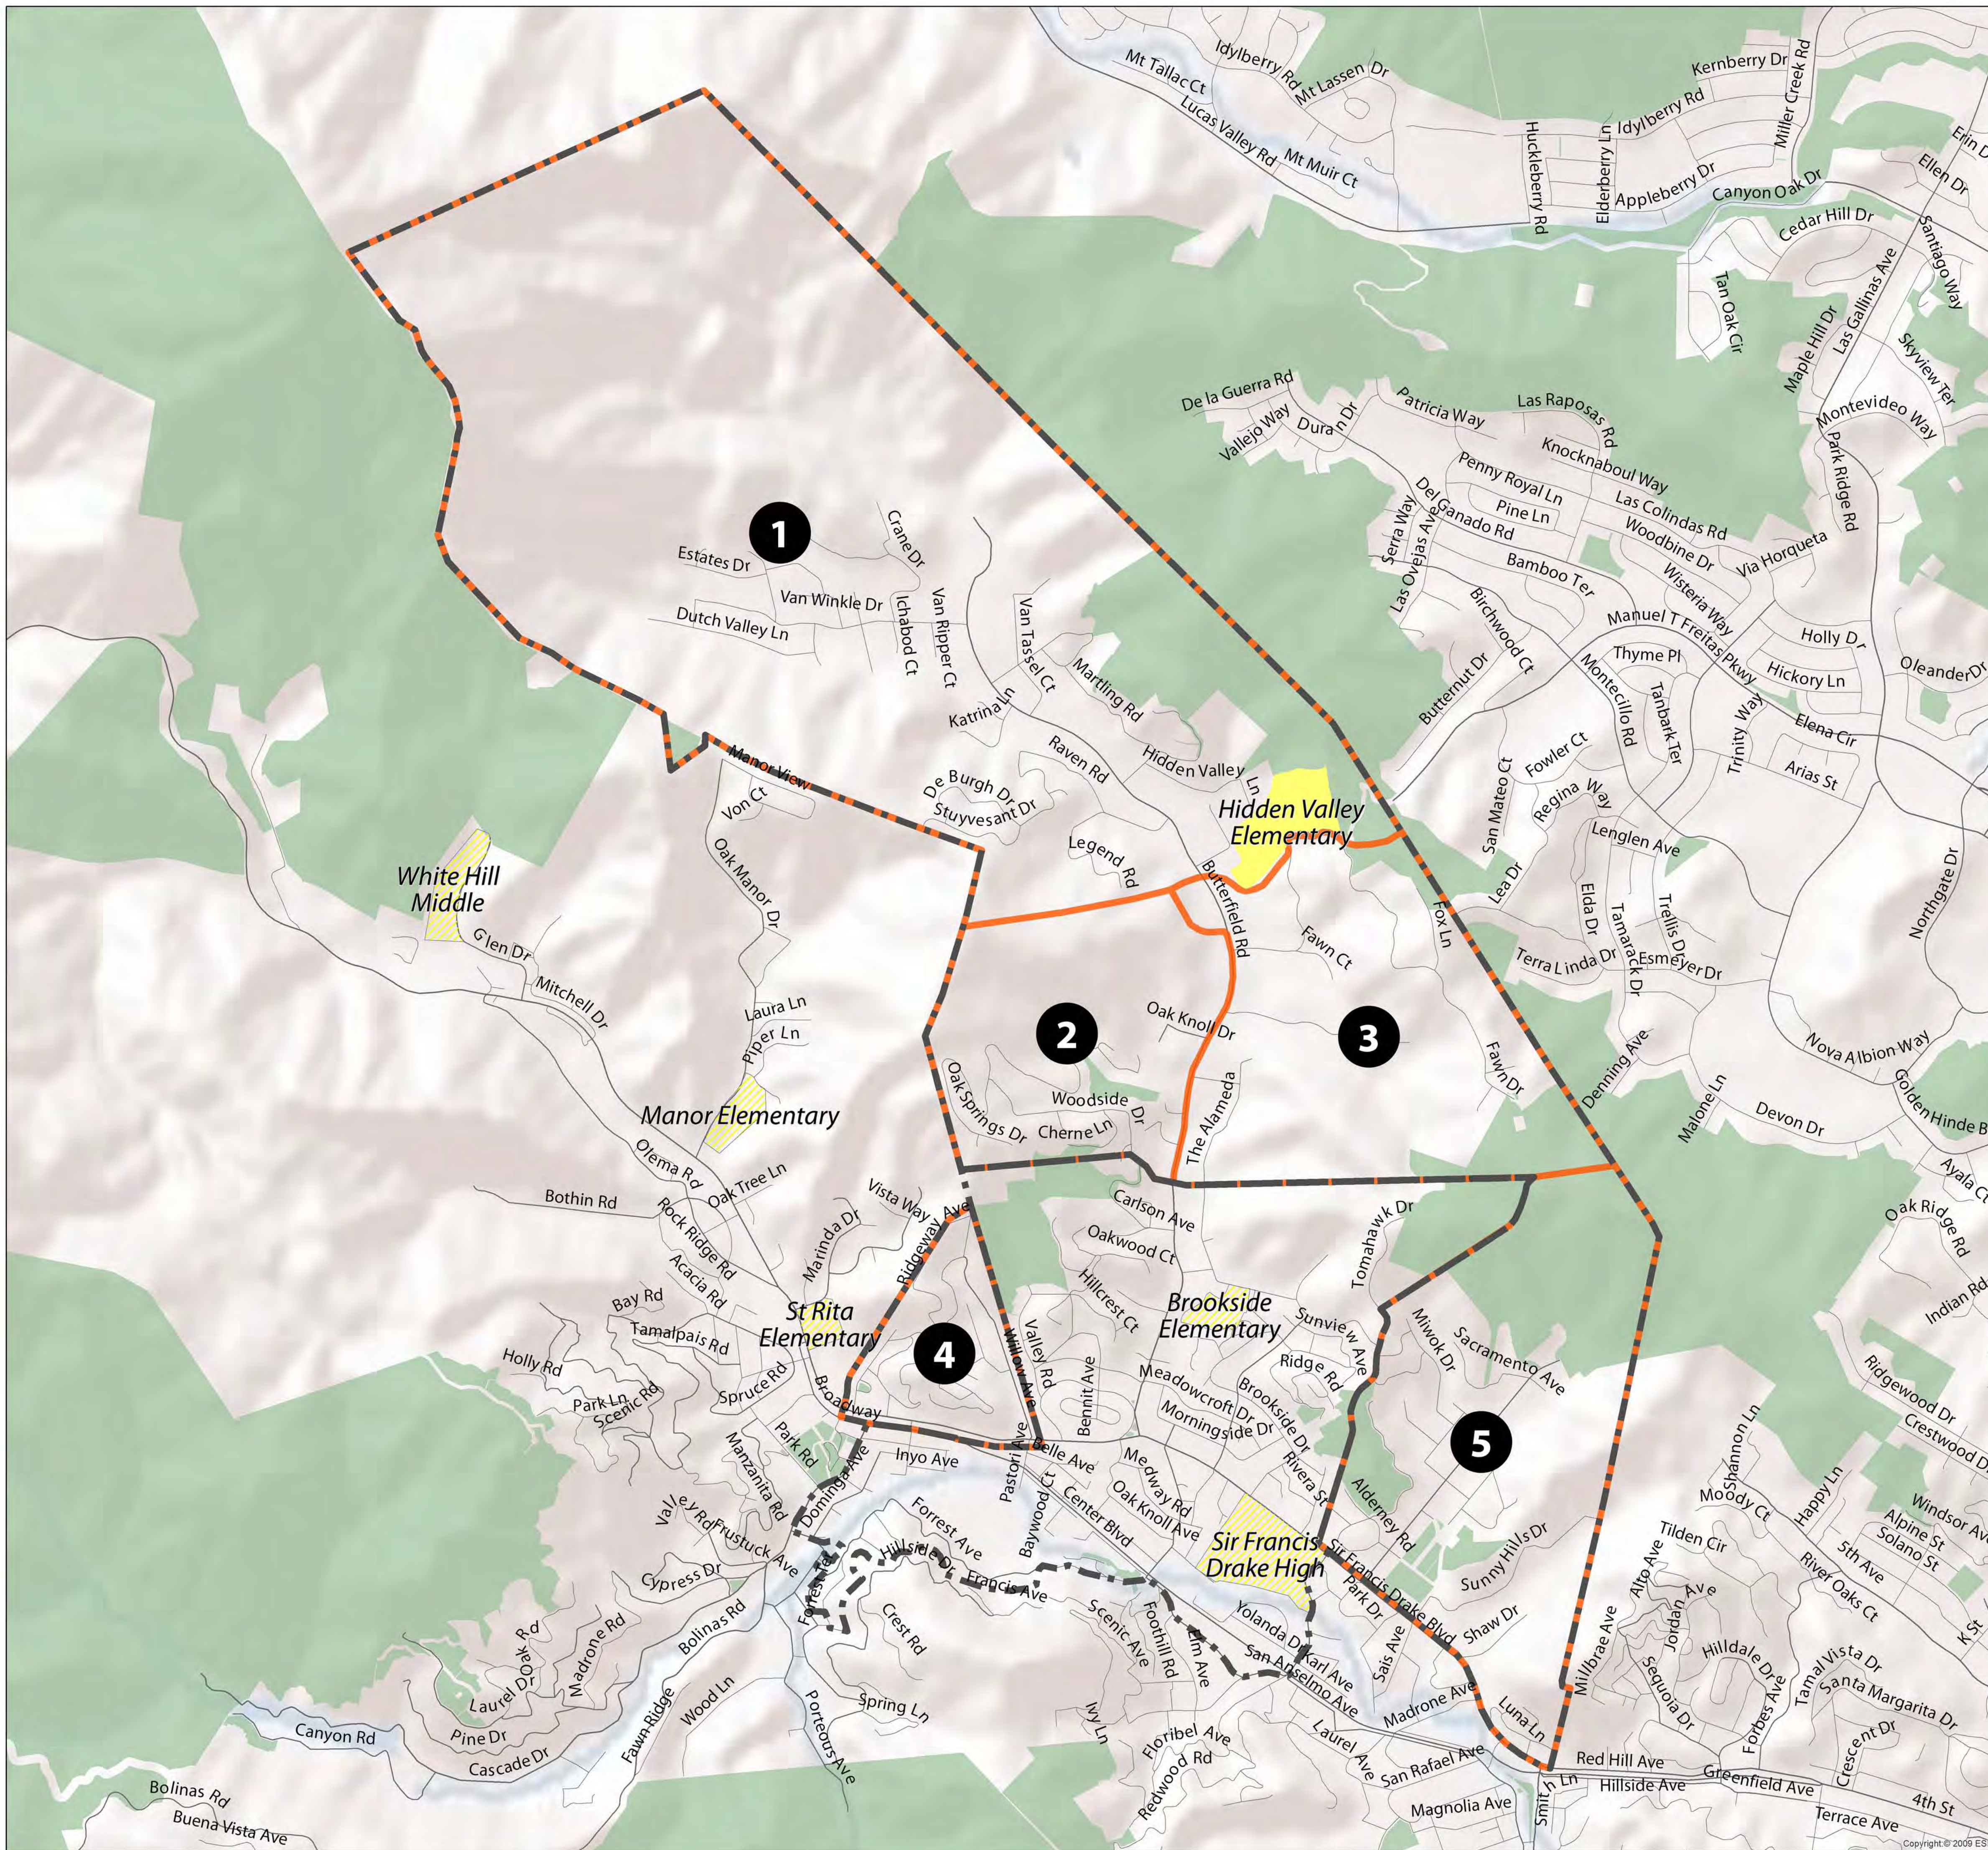

SchoolPool Neighborhood Map

Hidden Valley Elementary School

Neighborhoods

1. Hollow Hills
2. Woodside Hills
3. Fawn/Butterfield/
Alameda Knolls
4. Willow/Live Oak
5. Millenium/San Francisco

 School Enrollment Boundary

 Parks and Open Space

0 0.25 0.5
Miles

12/17/2012