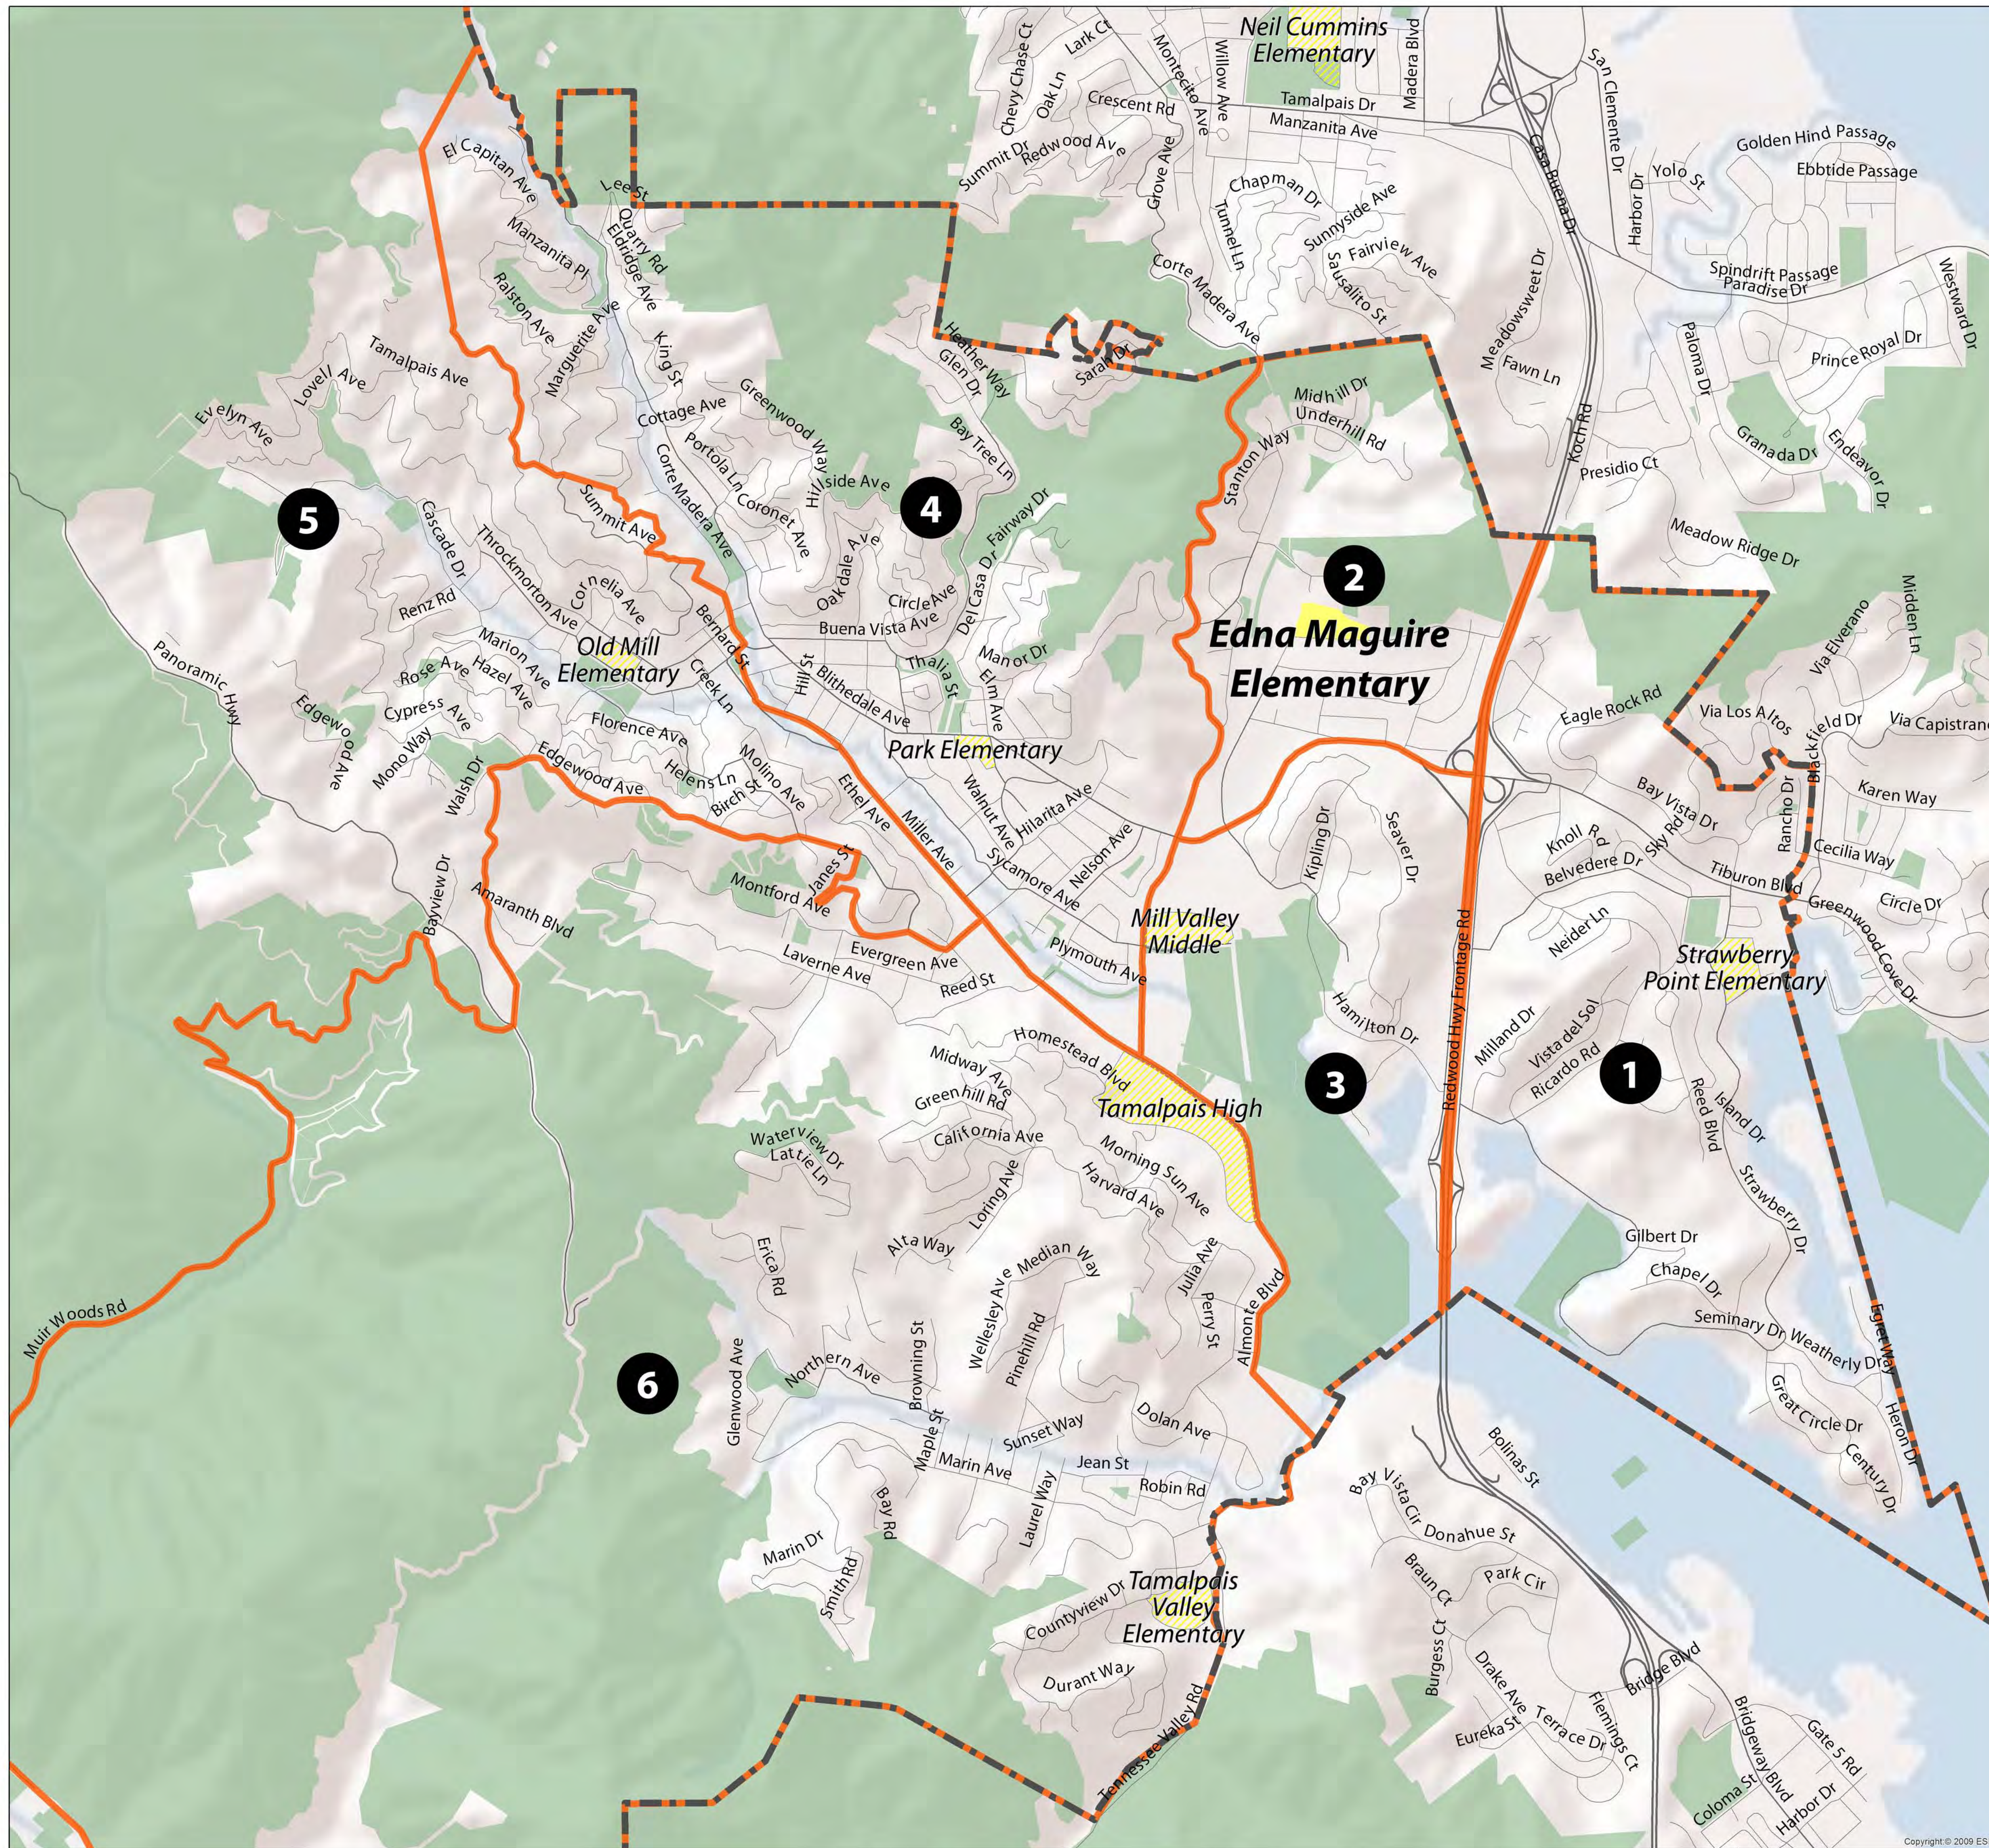

SchoolPool Neighborhood Map

Edna Maguire Elementary School

Neighborhoods

1. Strawberry
2. Scott Valley
3. Bayfront/Enchanted Knolls/Shelter Ridge
4. Sycamore/Warner Canyon/Kite Hill/Blithedale Canyon
5. Cascade Canyon
6. Homestead-Tamalpais Valley

-  School Enrollment Boundary
-  Parks and Open Space

12/18/2012