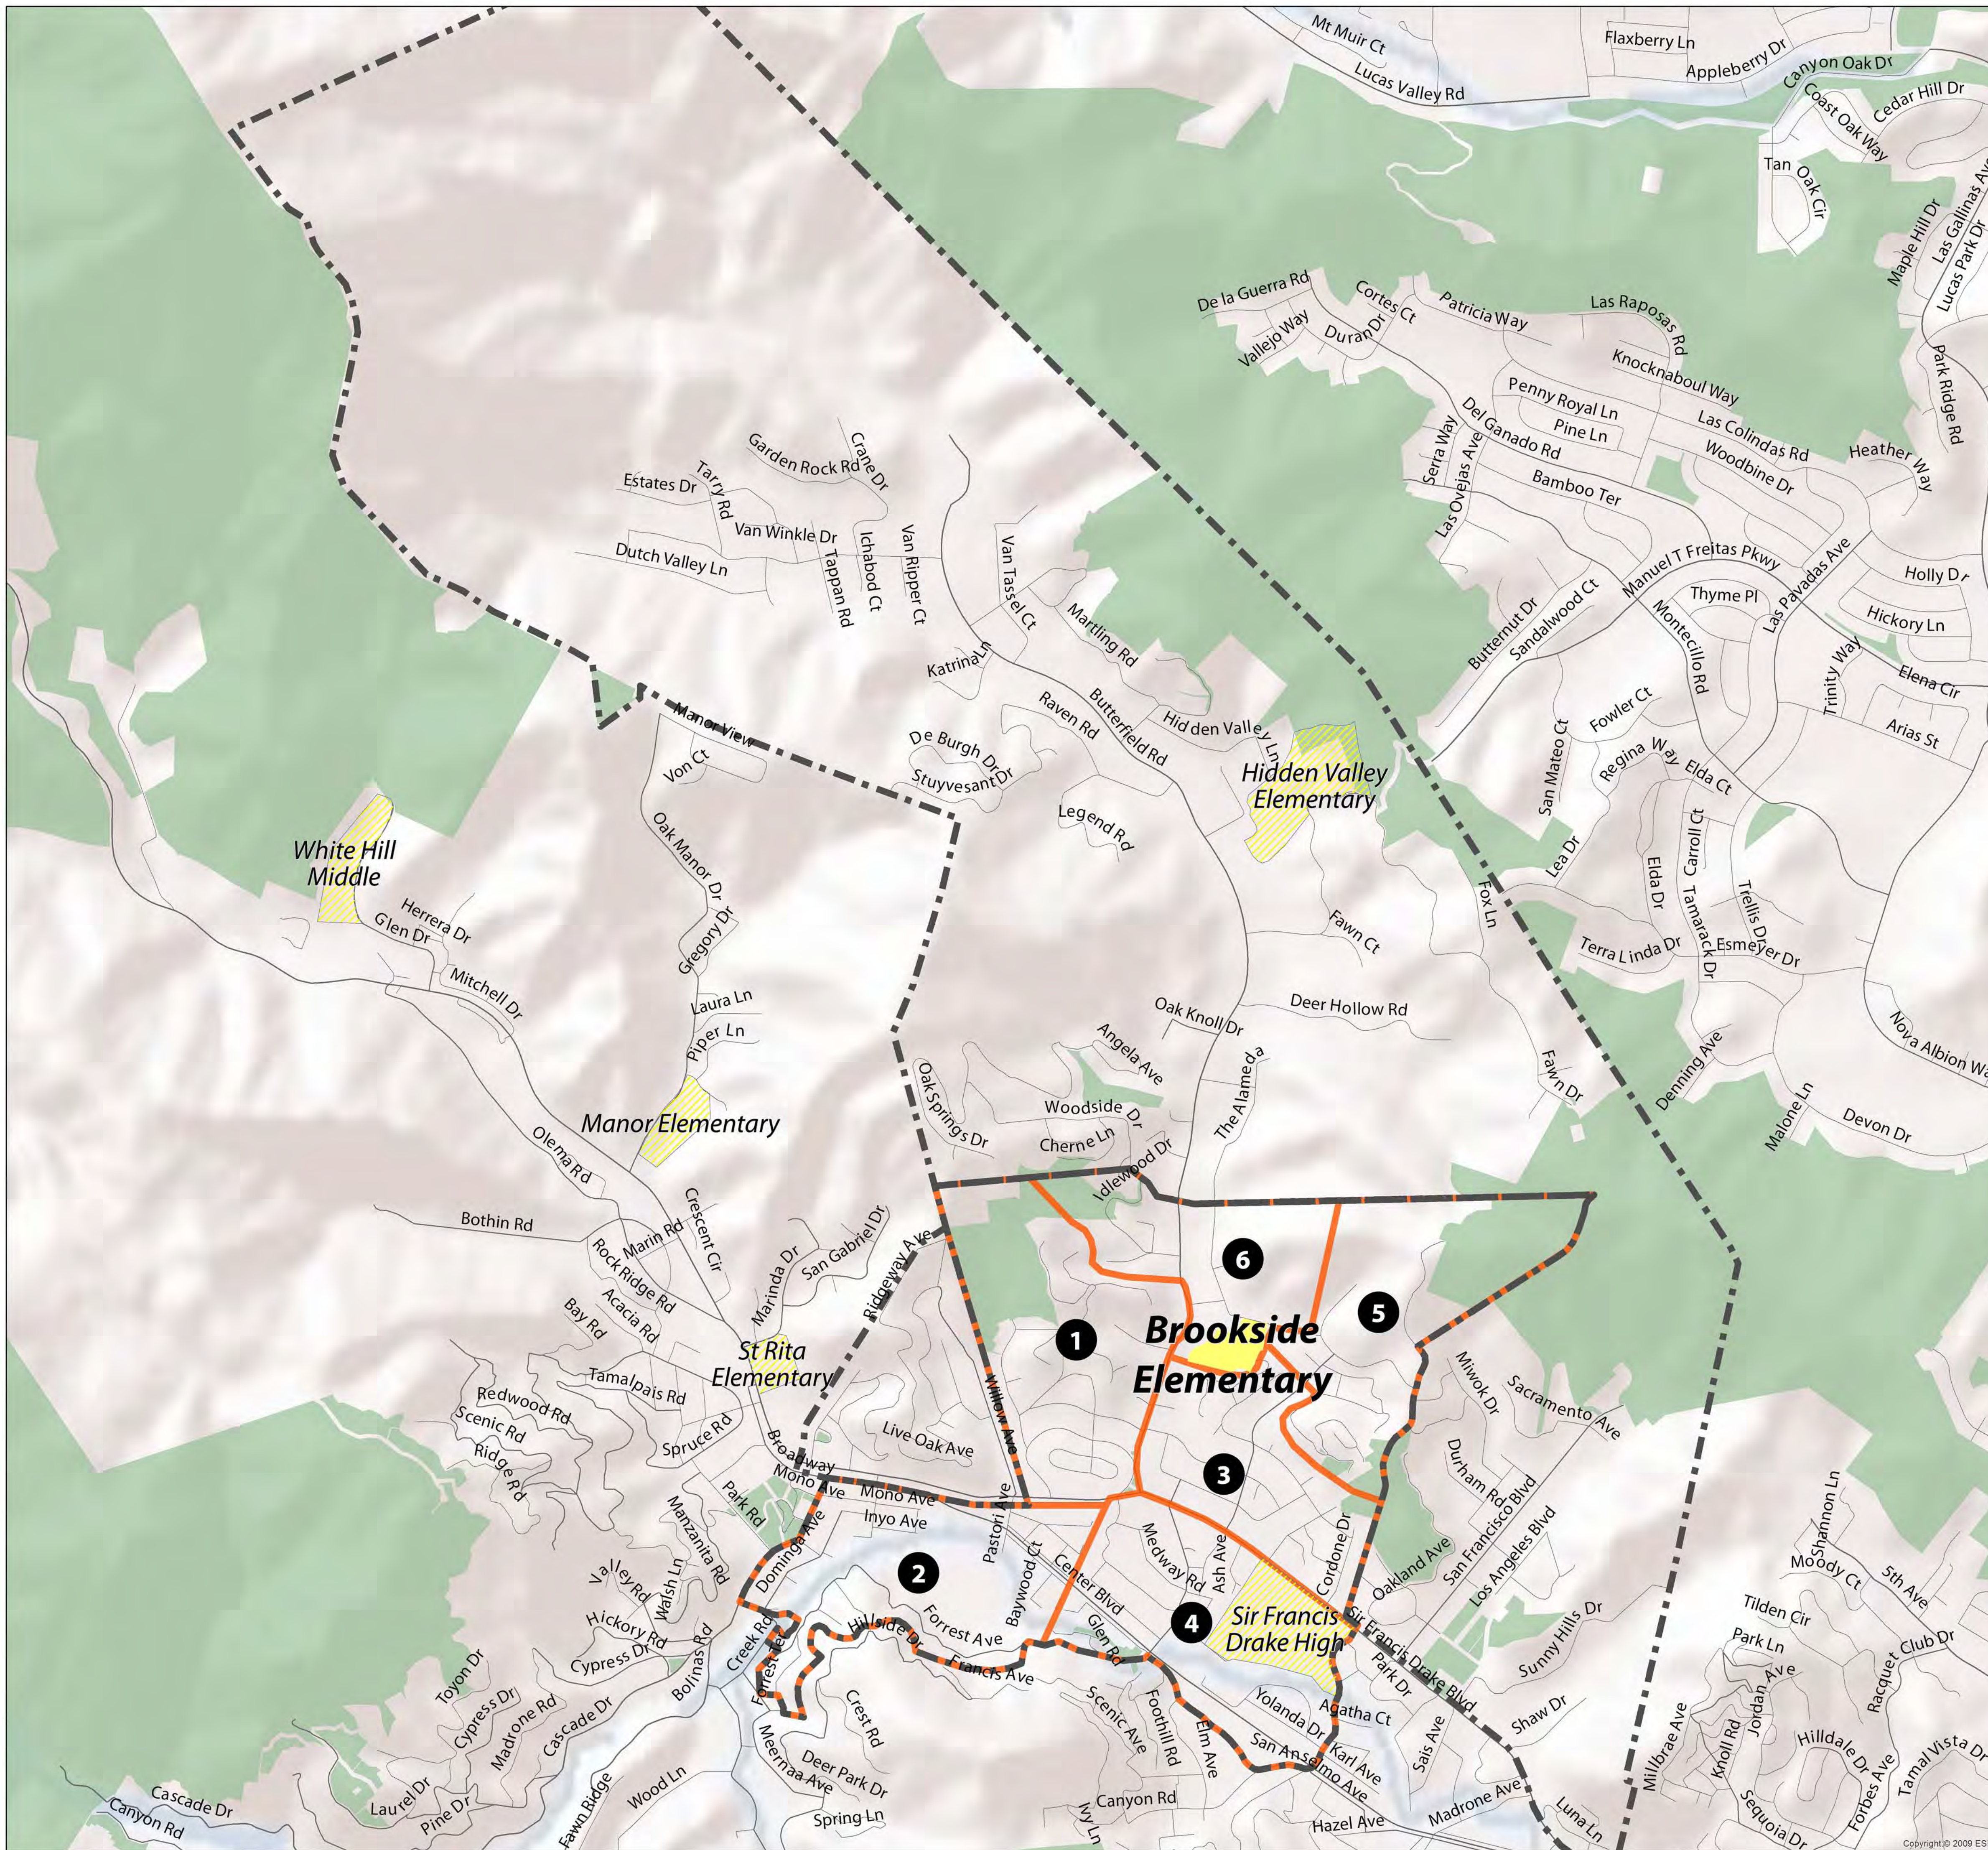

# SchoolPool Neighborhood Map

## Brookside Elementary School

### Neighborhoods

1. Hawthorne Hills
2. Fairfax
3. The Flats
4. Saunders/SirFrancis Drake
5. Indian Rock Hills
6. Carlson/Alameda

 School Enrollment Boundary

 Parks and Open Space

12/14/2012