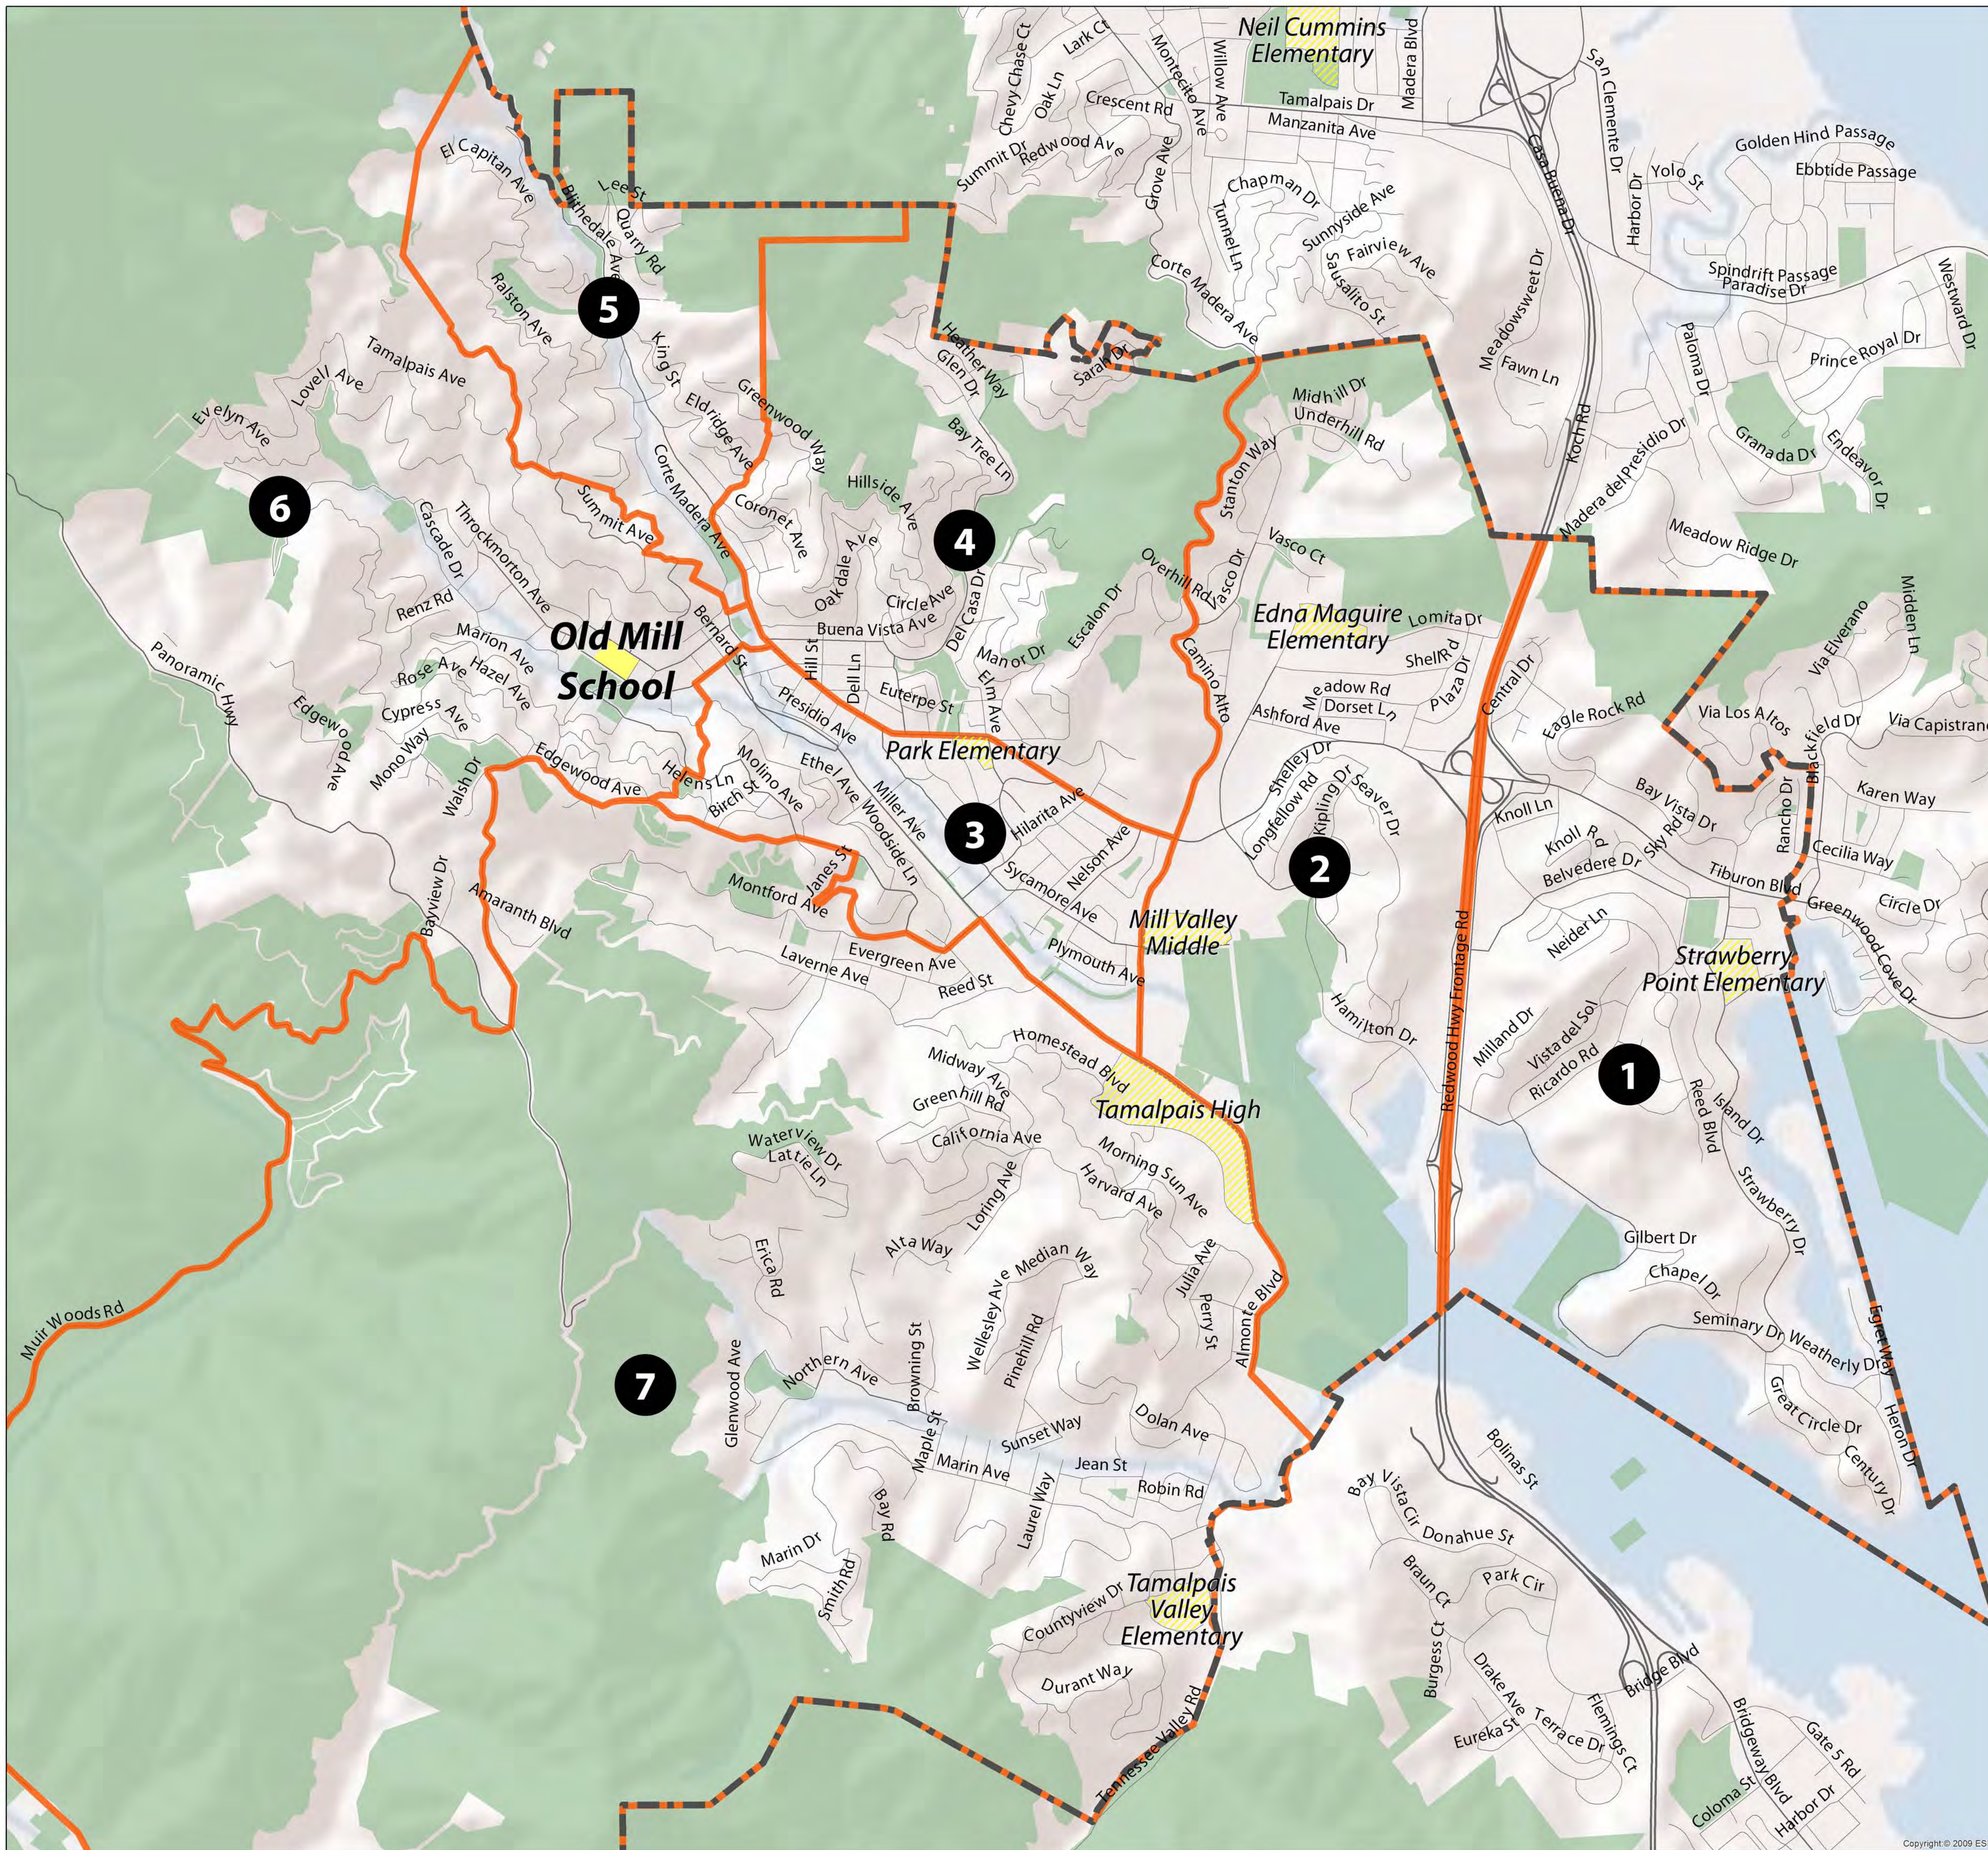

SchoolPool Neighborhood Map

Old Mill School

Neighborhoods

1. Strawberry
2. Scott Valley/Bayfront/Enchanted Knolls/Shelter Ridge
3. Sycamore/Downtown
4. Warner Canyon/Kite Hill
5. Blithedale Canyon
6. Cascade Canyon
7. Homestead-Tamalpais Valley

 School Enrollment Boundary

 Parks and Open Space

0 0.25 0.5
Miles

12/18/2012